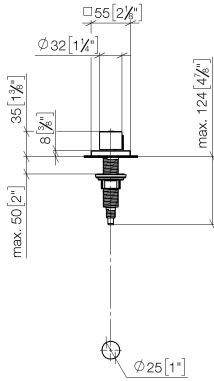

**Strainer waste with control handle - Brushed Champagne (22kt Gold)**

LOT

10 711 970

- control for single basin
- including adapter for Bowden cable

Fits LOT

	Brushed Champagne (22kt Gold)	10 711 970-46
	Chrome	10 711 970-00
	Brushed Platinum	10 711 970-06
	Platinum	10 711 970-08
	Durabress (23kt Gold)	10 711 970-09
	Dark Chrome	10 711 970-19
	Brushed Durabress (23kt Gold)	10 711 970-28
	Matte Black	10 711 970-33
	Champagne (22kt Gold)	10 711 970-47
	Brushed Chrome	10 711 970-93
	Brushed Dark Platinum	10 711 970-99

10 711 970

mm [inches]

10 711 970

Parts for other finishes can be found here: [Chrome](#)

Spare parts list

No.	Item Number	Name	Quantity used	Delivery time
1	09 20 97 030-46	handle	1	60
2	90 12 12 002 00 90	fixing cap	1	2
3	09 27 87 007-46	rosette	1	30
4	90 14 10 043 00 90	seal	1	2
5	09 14 10 042 90	seal	1	2
6	09 29 06 087-46	spindle	1	-
Spare part can no longer be ordered, please order the replacement item				
7	04 30 01 029 00 90	adaptor	1	2
8	09 24 03 175 90	adaptor	1	2
9	09 11 10 073-07	connection	1	30
10	09 11 10 074-07	connection	1	30
11	09 11 10 079-07	connection	1	30
12	09 30 11 087 90	disc	1	2
13	09 23 30 024-07	nut	1	30